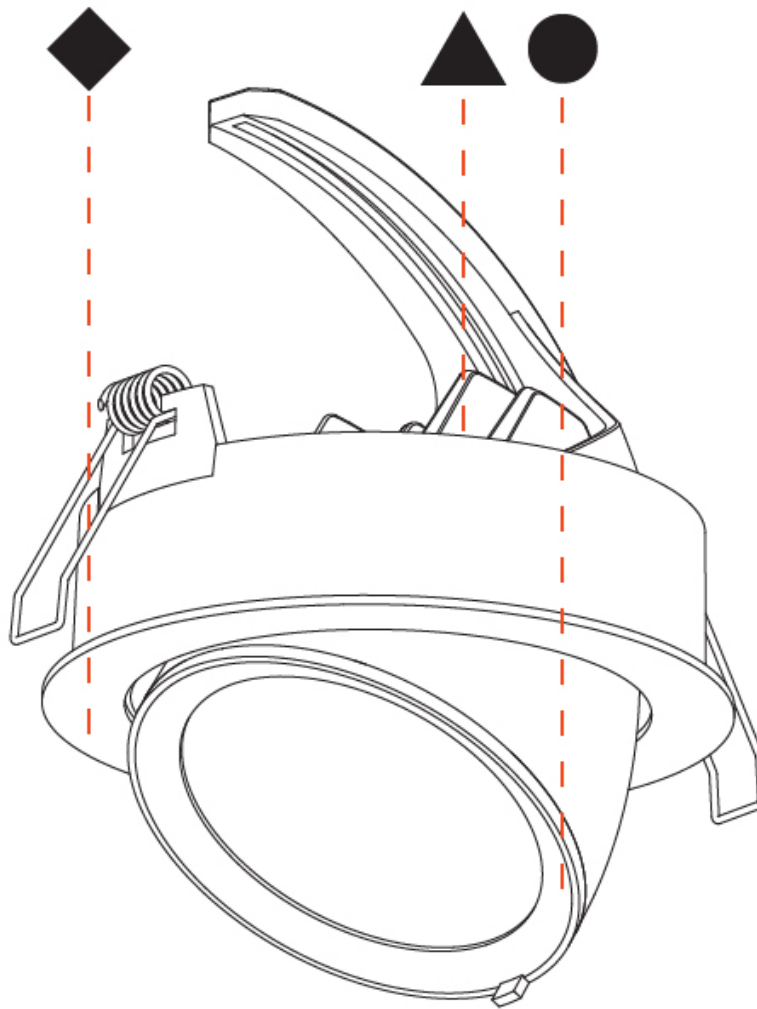

MECHANIQ ROUND EFFICIENCY RECESSED

A35067-

PROJECT

TYPE

SPECIFIER

QUANTITY

DATE

A