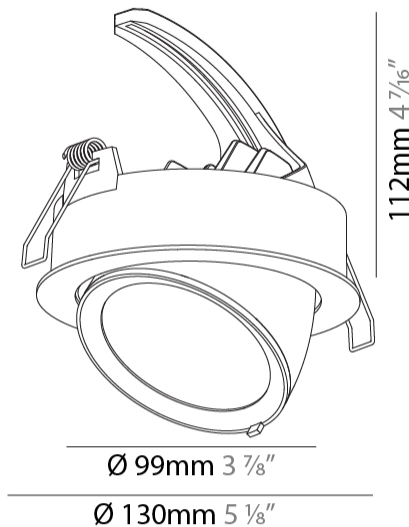

GENERAL

Series: Mechaniq Round Efficiency
Brand: Prolicht
Division: Architectural
Mounting Type: Recessed
Mounting Location: Ceiling
Subcategory: Downlight

PHYSICAL

Shape: Round
Diameter (mm): 130
Diameter (in): 5 1/8
Height (mm): 112
Height (in): 4 7/16
Min. Recessing Depth (mm): 130
Min. Recessing Depth (in): 5 1/8
Light Distribution: Adjustable / Downlight
Weight (kg): .743
Weight (lbs): 1.64
Fixture Finish: SSR / BKV / CWI / CRY / HAB / UFT / ITA / RUA / FTG / MYG / LOD / PUS / FRO / FUP / KIA / POP / BLS / SPG / MEY / GOH / GUM / CHC / COM / ABZ / JAG / OBR / MOS / ROR
Fixture Material: Aluminum Die Cast
Cut-out Measurements: 120mm / 4 3/4"

ELECTRICAL

Lamp Type: LED (Zhaga Standard)
Total Output Wattage (W): 12 / 15
Dimming: Tri-Mode (Non-Dimming and Phase Dimming (120Vac only) and 0-10V Dimming)
Driver Included: No
Driver Location: Recessed Housing
Driver Type: Constant Current - Universal
Housing: See components
Input Voltage (V): 120 - 277
Constant Current (MA): 350

LED

Number of LEDs: 1
Color Temperature (°K): 2700 / 3000 / 3500 / 4000
Max. Delivered Lumen (lm): 830 / 930 / 1010 / 1030
CRI: >90 CRI
Lamp Life (hrs): 50000

OPTICAL

Reflector°: 8
Adjustability: Rotational 355°; Tilt 45°

RATINGS AND CERTIFICATIONS

Certified By: Certified for North American Standards
IP rating: IP20

	120mm 4 3/4"	130mm 5 1/8"	10 | 15mm 3/8" | 9/16"	45°	355°	↑
A