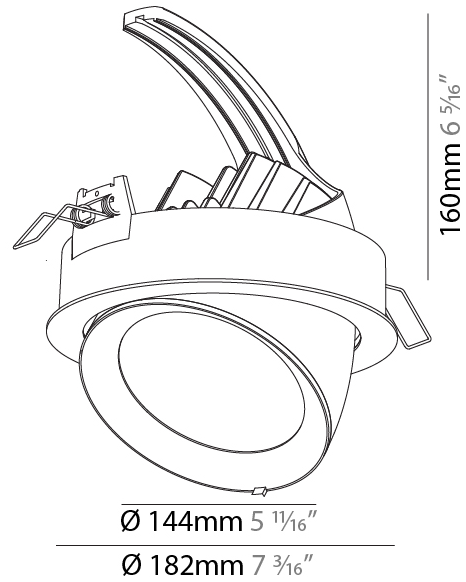

GENERAL

Series: Mechaniq Round Efficiency
Brand: Prolicht
Division: Architectural
Mounting Type: Recessed
Mounting Location: Ceiling
Subcategory: Downlight

PHYSICAL

Shape: Round
Diameter (mm): 182
Diameter (in): 7 3/16
Height (mm): 160
Height (in): 6 5/16
Min. Recessing Depth (mm): 180
Min. Recessing Depth (in): 7 1/16
Weight (kg): 1.198
Weight (lbs): 2.64
Fixture Finish: SSR / BKV / CWI / CRY / HAB / UFT / ITA / RUA / FTG / MYG / LOD / PUS / FRO / FUP / KIA / POP / BLS / SPG / MEY / GOH / GUM / CHC / COM / ABZ / JAG / OBR / MOS / ROR
Fixture Material: Aluminum Die Cast
Cut-out Measurements: 177mm / 6 15/16"

ELECTRICAL

Lamp Type: LED (Zhaga Standard)
Total Output Wattage (W): 26
Dimming: Tri-Mode (Non-Dimming and Phase Dimming (120Vac only) and 0-10V Dimming)
Driver Included: No
Driver Location: Recessed Housing
Driver Type: Constant Current - Universal
Housing: See components
Input Voltage (V): 120 - 277
Constant Current (MA): 700

LED

Number of LEDs: 1
Color Temperature (°K): 2700 / 3000 / 3500 / 4000
Max. Delivered Lumen (lm): 2800 / 2870 / 3019 / 3080
CRI: >90 CRI
Lamp Life (hrs): 50000

OPTICAL

Reflector: 12 / 24 / 40
Adjustability: Rotational 355°; Tilt 45°

RATINGS AND CERTIFICATIONS

Certified By: Certified for North American Standards
IP rating: IP20

177mm 6 15/16"	180mm 7 1/16"	10 | 15mm 3/8" | 9/16"	45°	355°		
A