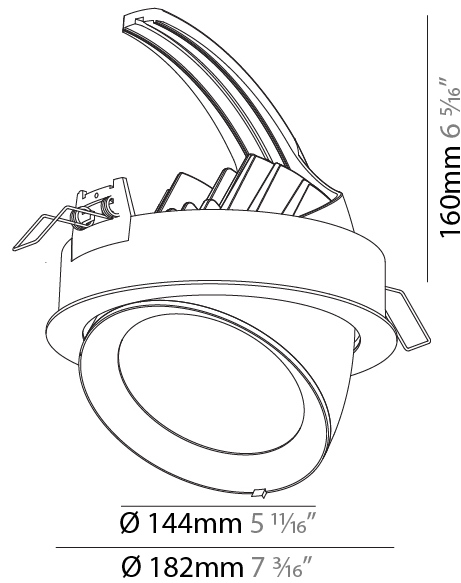

GENERAL

Series: Mechaniq Round Efficiency
Brand: Prolicht
Division: Architectural
Mounting Type: Recessed
Mounting Location: Ceiling
Subcategory: Downlight

PHYSICAL

Shape: Round
Diameter (mm): 182
Diameter (in): 7 3/16
Height (mm): 160
Height (in): 6 3/16
Min. Recessing Depth (mm): 180
Min. Recessing Depth (in): 7 1/16
Light Distribution: Adjustable / Downlight
Weight (kg): 1.198
Weight (lbs): 2.64
Fixture Finish: SSR / BKV / CWI / CRY / HAB / UFT / ITA / RUA / FTG / MYG / LOD / PUS / FRO / FUP / KIA / POP / BLS / SPG / MEY / GOH / GUM / CHC / COM / ABZ / JAG / OBR / MOS / ROR
Fixture Material: Aluminum Die Cast
Cut-out Measurements: 177mm / 6 15/16"

ELECTRICAL

Lamp Type: LED (Zhaga Standard)
Total Output Wattage (W): 21
Dimming: Tri-Mode (Non-Dimming and Phase Dimming (120Vac only) and 0-10V Dimming)
Driver Included: No
Driver Location: Recessed Housing
Driver Type: Constant Current - Universal
Housing: See components
Input Voltage (V): 120 - 277
Constant Current (MA): 700

LED

Number of LEDs: 1
Color Temperature (°K): 2700 / 3000 / 3500 / 4000
Max. Delivered Lumen (lm): 1440 / 1490 / 1568 / 1600
CRI: >90 CRI
Lamp Life (hrs): 50000

OPTICAL

Reflector°: 8
Adjustability: Rotational 355°; Tilt 45°

RATINGS AND CERTIFICATIONS

Certified By: Certified for North American Standards
IP rating: IP20

PROJECT
TYPE
SPECIFIER
QUANTITY
DATE

177mm 6 15/16"   180mm 7 1/16"   10 | 15mm 3/8" 9/16"   45°   355°

A